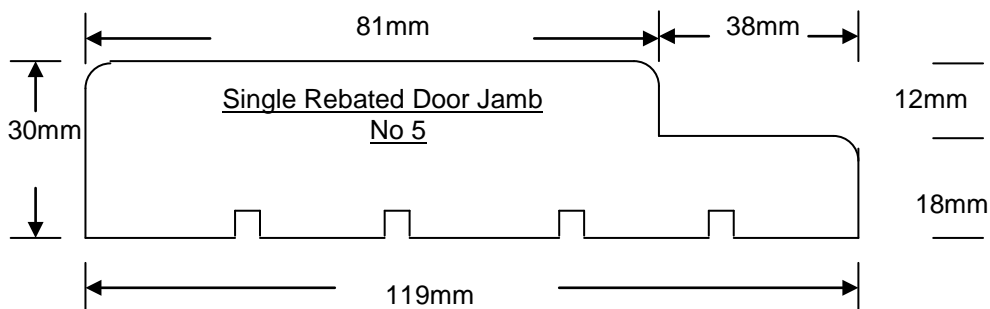

## DOOR JAMB PROFILES 2mm PENCIL ROUND EDGES

## DOOR JAMB PROFILES 2mm PENCIL ROUND EDGES

**DOOR JAMB PROFILES 2mm PENCIL ROUND EDGES**

## DOOR JAMB PROFILES 2mm PENCIL ROUND EDGES

DOOR JAMB PROFILES 2mm PENCIL ROUND EDGES

NOTE: ALL PROFILES No 1. TO No 13. ARE NOT DRAWN TO SCALE

WARPING GROOVES ON THE BACK FACE 2mm to 3mm WIDE & DEEP  
GROOVES TO BE POSITIONED SO AS NOT TO CAUSE SPLITTING  
THREE TO FOUR GROOVES.

NO WARPING GROOVES FOR WIDTHS 138mm / 165mm / 185mm