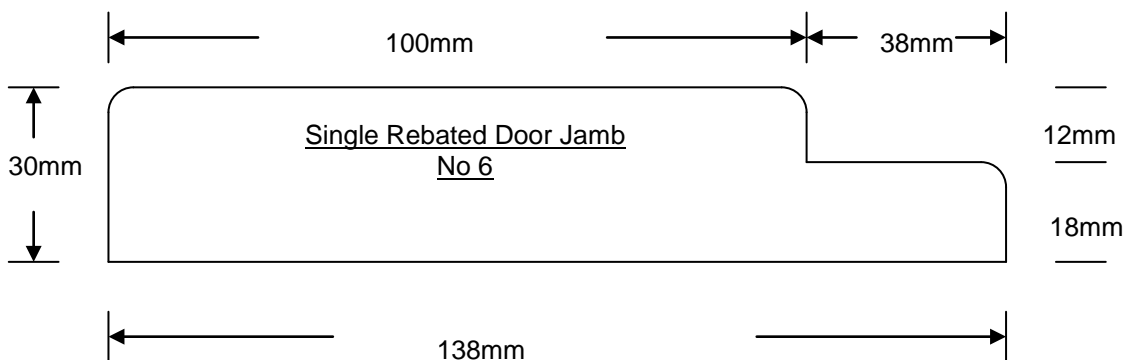

## DOOR JAMB PROFILES 2mm PENCIL ROUND EDGES

## DOOR JAMB PROFILES 2mm PENCIL ROUND EDGES

**DOOR JAMB PROFILES 2mm PENCIL ROUND EDGES**

## DOOR JAMB PROFILES 2mm PENCIL ROUND EDGES

DOOR JAMB PROFILES 2mm PENCIL ROUND EDGES

NOTE: ALL PROFILES No 1. TO No 13. ARE NOT DRAWN TO SCALE

WARPING GROOVES ON THE BACK FACE 2mm to 3mm WIDE & DEEP  
GROOVES TO BE POSITIONED SO AS NOT TO CAUSE SPLITTING  
THREE TO FOUR GROOVES.

NO WARPING GROOVES FOR WIDTHS 138mm / 165mm / 185mm