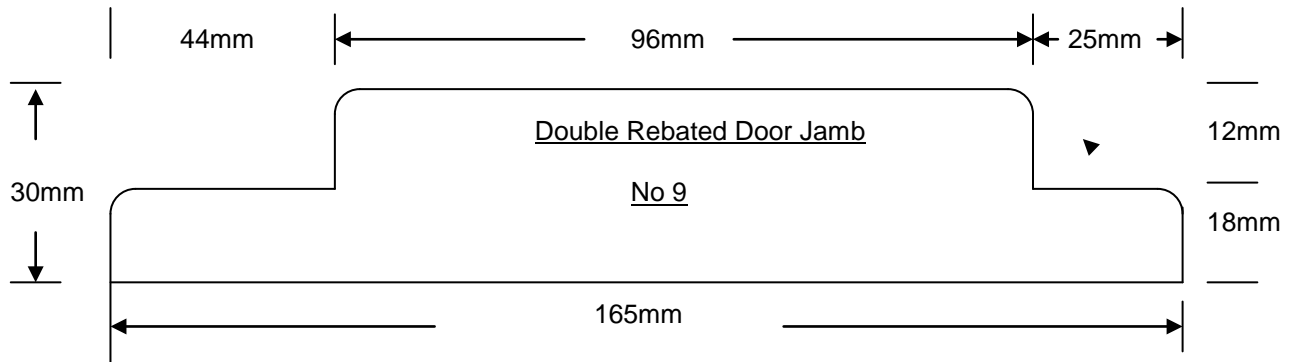

## DOOR JAMB PROFILES 2mm PENCIL ROUND EDGES

## DOOR JAMB PROFILES 2mm PENCIL ROUND EDGES

**DOOR JAMB PROFILES 2mm PENCIL ROUND EDGES**

## DOOR JAMB PROFILES 2mm PENCIL ROUND EDGES

DOOR JAMB PROFILES 2mm PENCIL ROUND EDGES

NOTE: ALL PROFILES No 1. TO No 13. ARE NOT DRAWN TO SCALE

WARPING GROOVES ON THE BACK FACE 2mm to 3mm WIDE & DEEP  
GROOVES TO BE POSITIONED SO AS NOT TO CAUSE SPLITTING  
THREE TO FOUR GROOVES.

NO WARPING GROOVES FOR WIDTHS 138mm / 165mm / 185mm