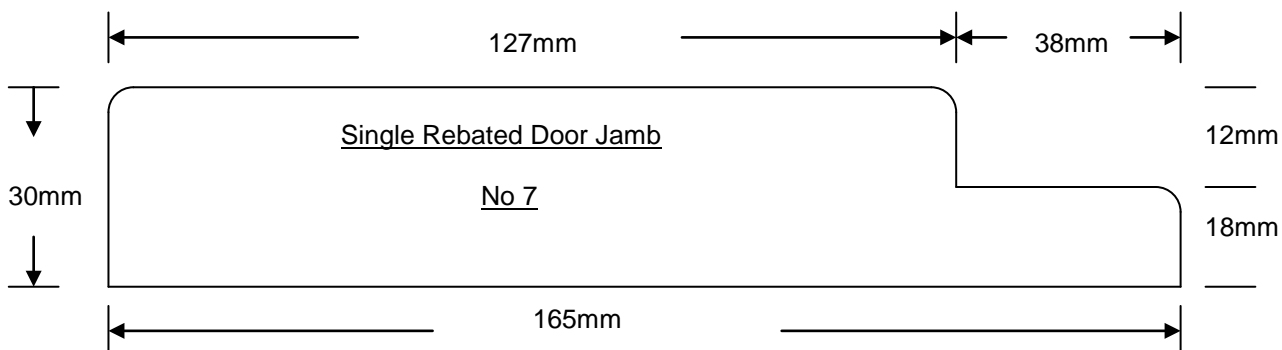

## DOOR JAMB PROFILES 2mm PENCIL ROUND EDGES

## DOOR JAMB PROFILES 2mm PENCIL ROUND EDGES

**DOOR JAMB PROFILES 2mm PENCIL ROUND EDGES**

## DOOR JAMB PROFILES 2mm PENCIL ROUND EDGES

DOOR JAMB PROFILES 2mm PENCIL ROUND EDGES

NOTE: ALL PROFILES No 1. TO No 13. ARE NOT DRAWN TO SCALE

WARPING GROOVES ON THE BACK FACE 2mm to 3mm WIDE & DEEP  
GROOVES TO BE POSITIONED SO AS NOT TO CAUSE SPLITTING  
THREE TO FOUR GROOVES.

NO WARPING GROOVES FOR WIDTHS 138mm / 165mm / 185mm