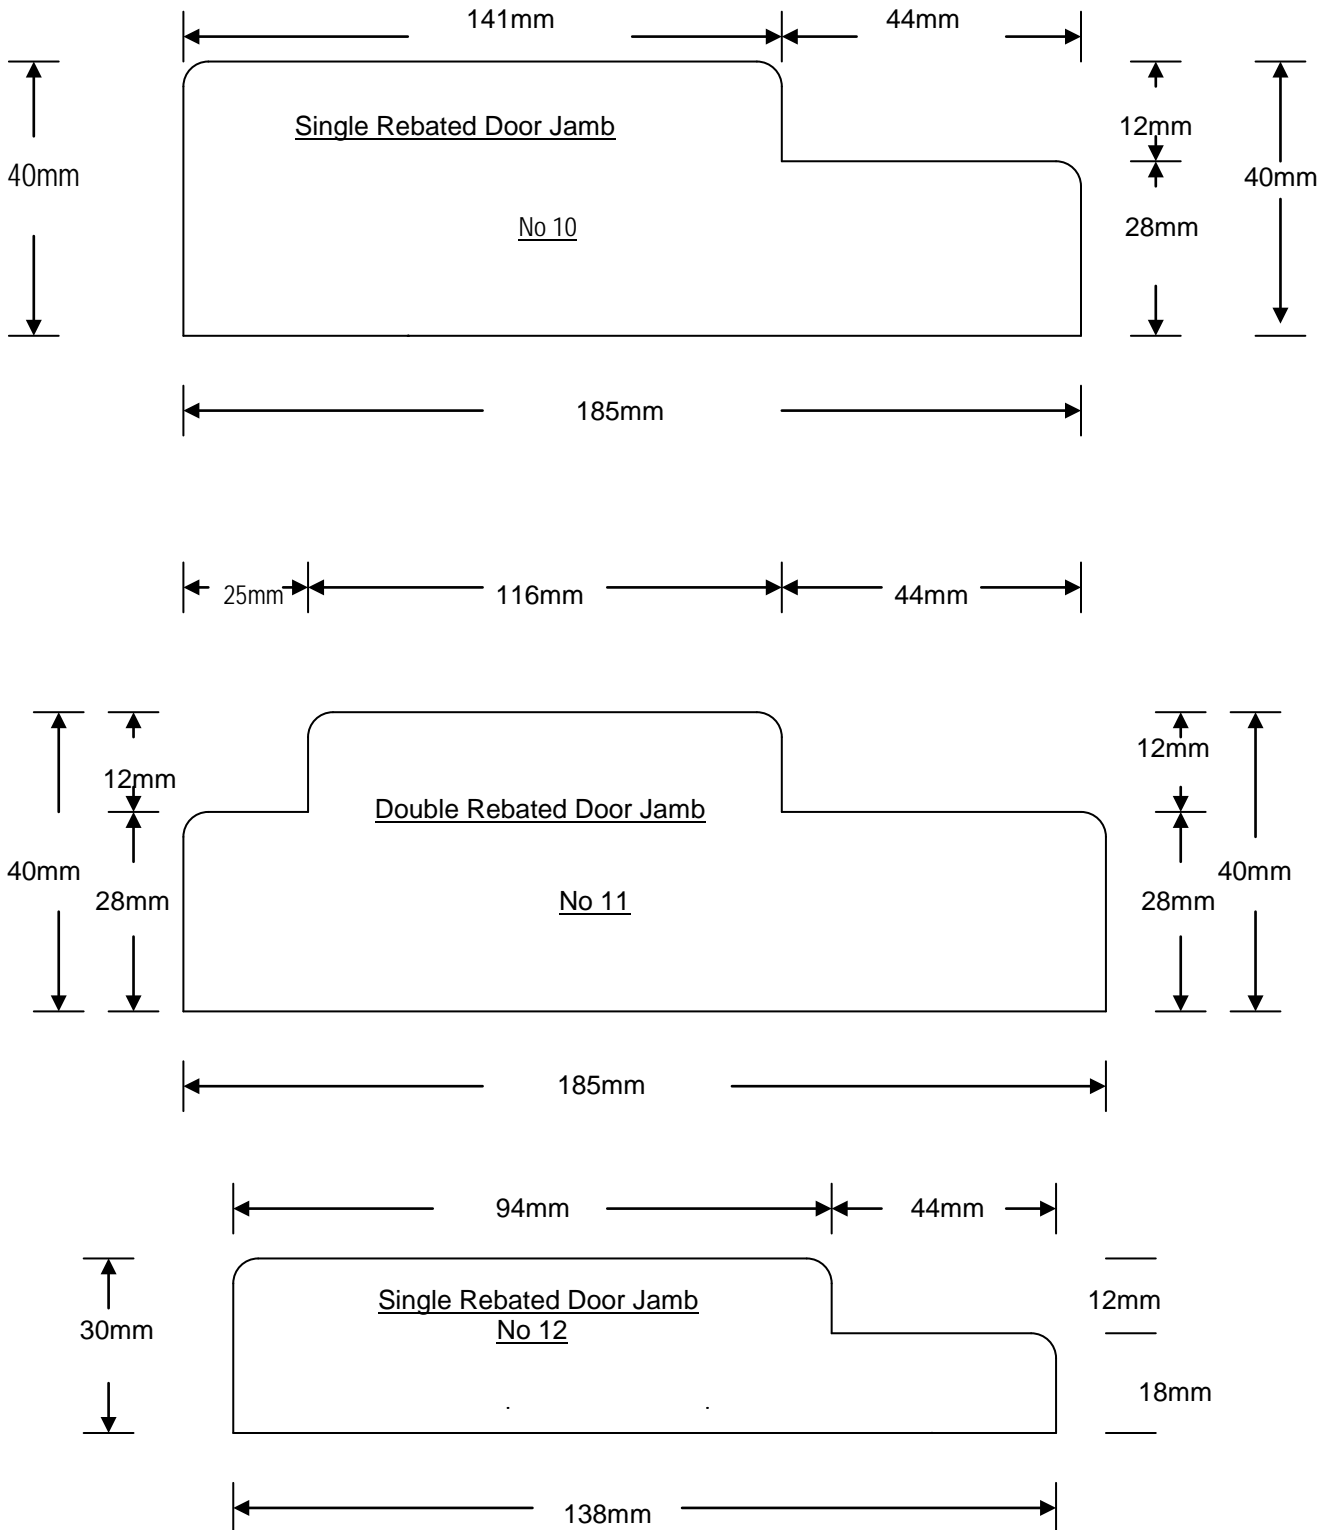

## DOOR JAMB PROFILES 2mm PENCIL ROUND EDGES

## DOOR JAMB PROFILES 2mm PENCIL ROUND EDGES

**DOOR JAMB PROFILES 2mm PENCIL ROUND EDGES**

## DOOR JAMB PROFILES 2mm PENCIL ROUND EDGES

DOOR JAMB PROFILES 2mm PENCIL ROUND EDGES

NOTE: ALL PROFILES No 1. TO No 13. ARE NOT DRAWN TO SCALE

WARPING GROOVES ON THE BACK FACE 2mm to 3mm WIDE & DEEP  
GROOVES TO BE POSITIONED SO AS NOT TO CAUSE SPLITTING  
THREE TO FOUR GROOVES.

NO WARPING GROOVES FOR WIDTHS 138mm / 165mm / 185mm