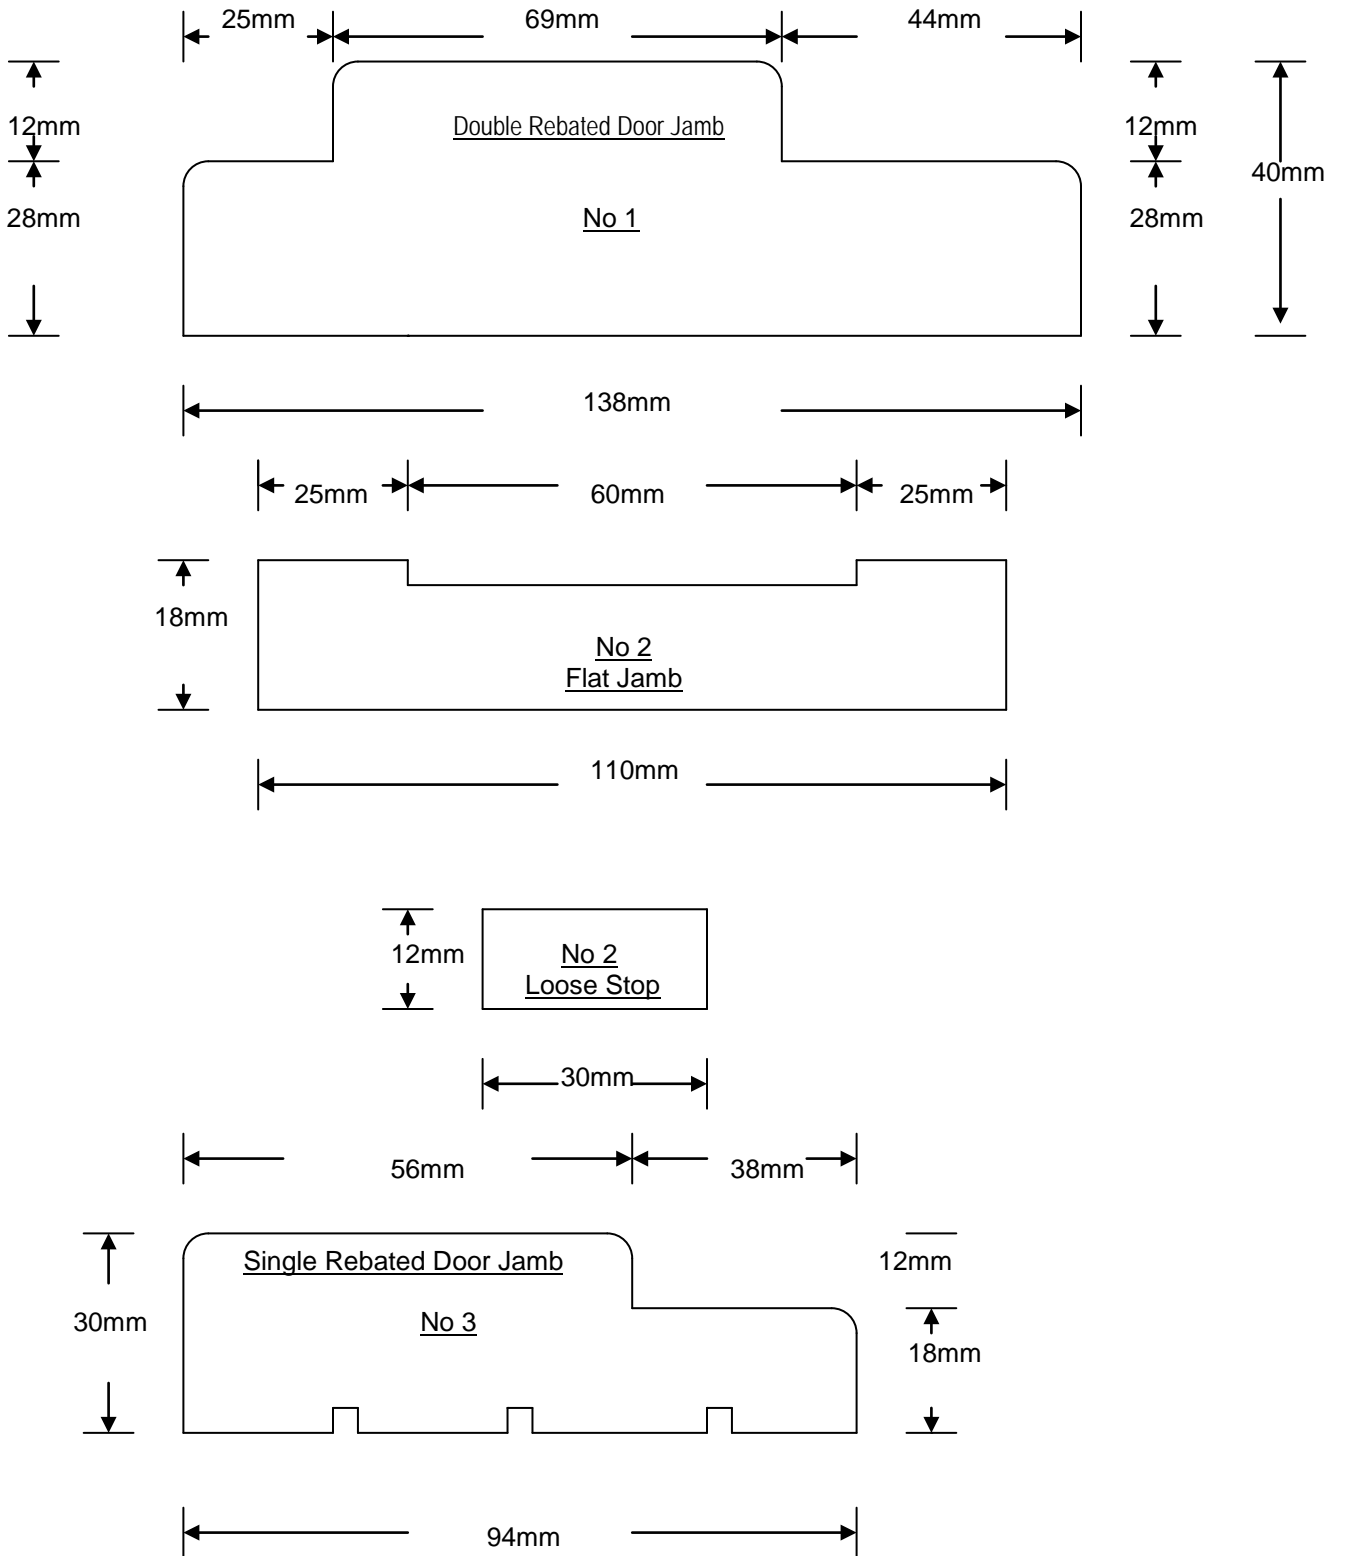

## DOOR JAMB PROFILES 2mm PENCIL ROUND EDGES

## DOOR JAMB PROFILES 2mm PENCIL ROUND EDGES

**DOOR JAMB PROFILES 2mm PENCIL ROUND EDGES**

## DOOR JAMB PROFILES 2mm PENCIL ROUND EDGES

DOOR JAMB PROFILES 2mm PENCIL ROUND EDGES

NOTE: ALL PROFILES No 1. TO No 13. ARE NOT DRAWN TO SCALE

WARPING GROOVES ON THE BACK FACE 2mm to 3mm WIDE & DEEP  
GROOVES TO BE POSITIONED SO AS NOT TO CAUSE SPLITTING  
THREE TO FOUR GROOVES.

NO WARPING GROOVES FOR WIDTHS 138mm / 165mm / 185mm