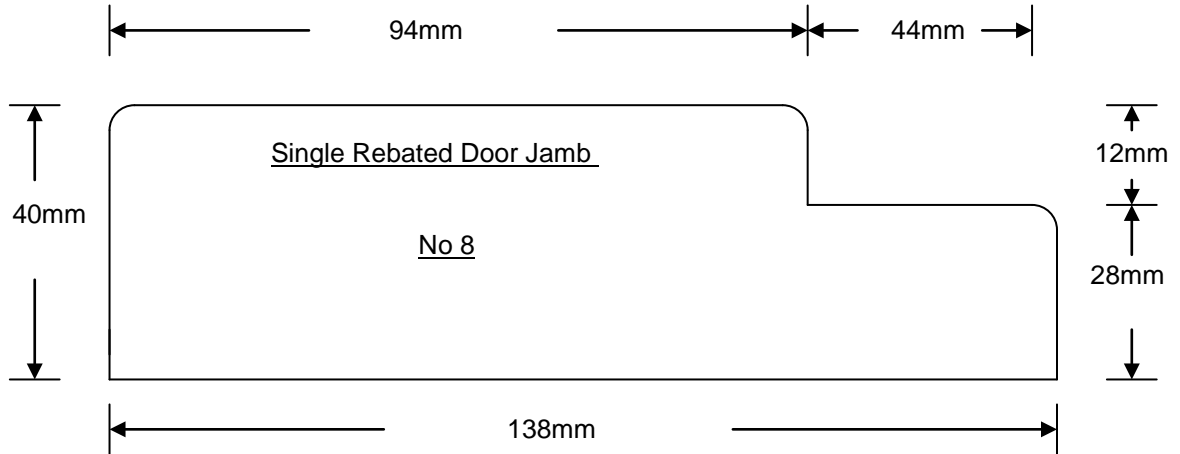

## DOOR JAMB PROFILES 2mm PENCIL ROUND EDGES

## DOOR JAMB PROFILES 2mm PENCIL ROUND EDGES

**DOOR JAMB PROFILES 2mm PENCIL ROUND EDGES**

## DOOR JAMB PROFILES 2mm PENCIL ROUND EDGES

DOOR JAMB PROFILES 2mm PENCIL ROUND EDGES

NOTE: ALL PROFILES No 1. TO No 13. ARE NOT DRAWN TO SCALE

WARPING GROOVES ON THE BACK FACE 2mm to 3mm WIDE & DEEP  
GROOVES TO BE POSITIONED SO AS NOT TO CAUSE SPLITTING  
THREE TO FOUR GROOVES.

NO WARPING GROOVES FOR WIDTHS 138mm / 165mm / 185mm