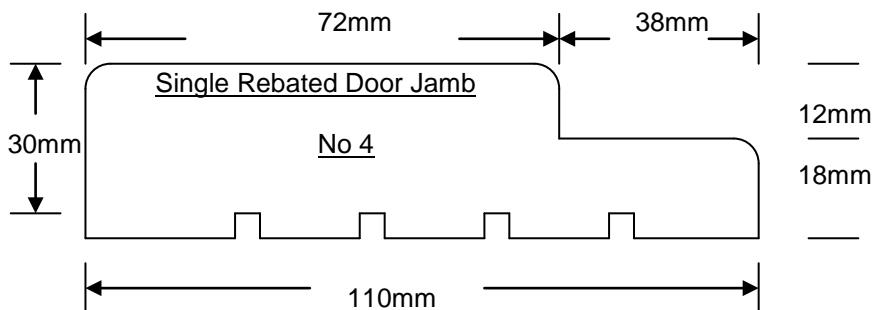

## DOOR JAMB PROFILES 2mm PENCIL ROUND EDGES

## DOOR JAMB PROFILES 2mm PENCIL ROUND EDGES

**DOOR JAMB PROFILES 2mm PENCIL ROUND EDGES**

## DOOR JAMB PROFILES 2mm PENCIL ROUND EDGES

DOOR JAMB PROFILES 2mm PENCIL ROUND EDGES

NOTE: ALL PROFILES No 1. TO No 13. ARE NOT DRAWN TO SCALE

WARPING GROOVES ON THE BACK FACE 2mm to 3mm WIDE & DEEP  
GROOVES TO BE POSITIONED SO AS NOT TO CAUSE SPLITTING  
THREE TO FOUR GROOVES.

NO WARPING GROOVES FOR WIDTHS 138mm / 165mm / 185mm