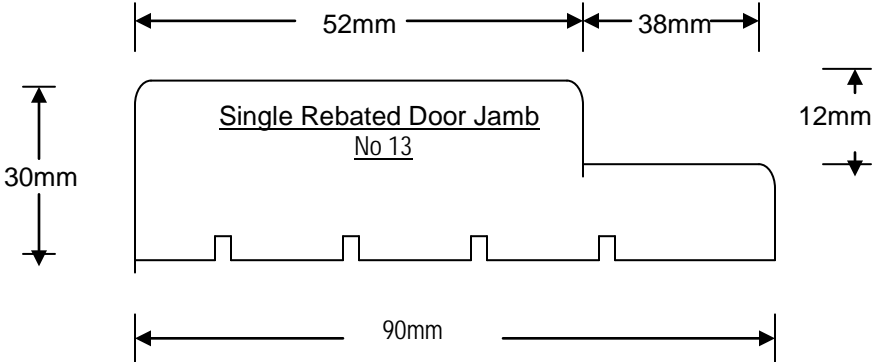

## DOOR JAMB PROFILES 2mm PENCIL ROUND EDGES

**DOOR JAMB PROFILES 2mm PENCIL ROUND EDGES**

## DOOR JAMB PROFILES 2mm PENCIL ROUND EDGES

DOOR JAMB PROFILES 2mm PENCIL ROUND EDGES

NOTE: ALL PROFILES No 1. TO No 13. ARE NOT DRAWN TO SCALE

WARPING GROOVES ON THE BACK FACE 2mm to 3mm WIDE & DEEP  
GROOVES TO BE POSITIONED SO AS NOT TO CAUSE SPLITTING  
THREE TO FOUR GROOVES.

NO WARPING GROOVES FOR WIDTHS 138mm / 165mm / 185mm